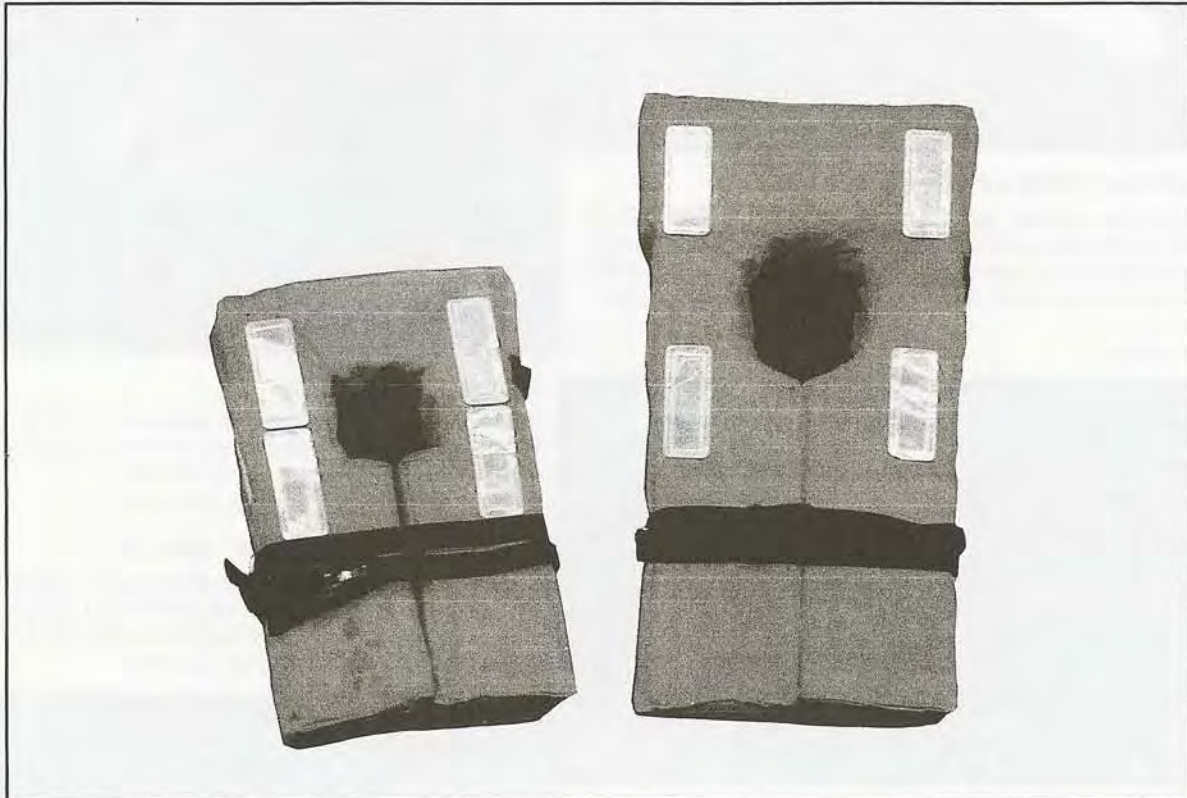

Safeguard

SOLAS LIFE JACKETS

INTERNATIONAL APPROVAL
COMPLIES WITH SOLAS 74/83 CONVENTION REGULATIONS
S225RT & S226RT

MODEL	SIZE	PACK
#S225RT	ADULT over 90#	12
#S226RT	CHILD under 90#	10

Safeguard SOLAS jackets feature:

- A water repellent resin coated fabric.
 - Stainless steel hardware.
- Reversible design for quick donning in an emergency.
- Rectangular design provides easy storage and quick access.
- Designed with extra reflective patches for maximum visibility.
 - Adult size provides in excess of 35 Lbs. of flotation.
 - Child size provides in excess of 17 Lbs. of flotation.