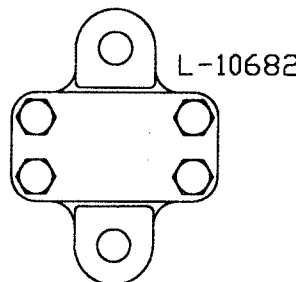

ANTENNA FITTINGS

Antenna Shackles

Dimensions (Inches)

Size	Catalog Number	B	D	F	G	H
5/16	X-2831-R	13/32	5/16	13/16	3/8	1-7/32
7/16	X-2843-R	23/32	7/16	1-1/16	1/2	1-11/16

Material—Cast Bronze

Antenna Connectors Clevis

Dimensions (Inches)

Wire Rope Size	App. Wt. Pounds	Catalog Number	Bureau of Ships Number	Type	A	B	C	D	E	F	G	H
1/8	.38	IZ-112-R	MX-1177-U	2WC6C	2-7/8	13/16	13/32	3/8	7/16			
5/16	.74	X31-131-R	MX-1178-U	5WC9C	4-13/16	9/16	1-1/16	1	1/2	1-21/32	5/8	1-1/32

Material—Cast Bronze

Antenna Clamps

Antenna Wire	Catalog Number	Bureau of Ships Number	Type	Mount Hole Dia.
7#18	L-10678	A-2	135 Degree	7/16
7#18	L-10679	B-2	90 Degree	7/16
7#18	L-10680	C-2	45 Degree	7/16
7#18	L-10681	D-2	180 Degree	7/16
7#18	L-10682	E-2	180 Degree	7/16
7#18	L-10683	F-2	TEE	NONE
5/16	L-10684	A-5	135 Degree	9/16
5/16	L-10685	B-5	90 Degree	9/16
5/16	L-10686	C-5	45 Degree	9/16
5/16	L-10687	D-5	180 Degree	9/16
5/16	L-10688	E-5	180 Degree	9/16
5/16	L-10689	F-5	TEE	NONE

Material—Cast Bronze

L-10682