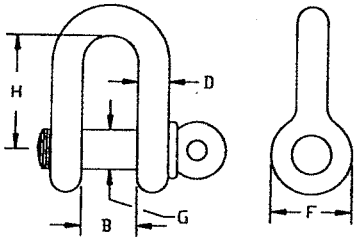

ANTENNA FITTINGS

Antenna Shackles

Dimensions (Inches)

Size	Catalog Number	B	D	F	G	H
5/16	X-2831-R	13/32	5/16	13/16	3/8	1-7/32
7/16	X-2843-R	23/32	7/16	1-1/16	1/2	1-11/16

Material—Cast Bronze

IZ-112-R

Antenna Connectors Clevis

Dimensions (Inches)

Wire Rope Size	App. Wt. Pounds	Catalog Number	Bureau of Ships Number	Type	A	B	C	D	E	F	G	H
1/8	.38	IZ-112-R	MX-1177-U	2WC6C	2-7/8	13/16	13/32	3/8	7/16			
5/16	.74	X31-131-R	MX-1178-U	5WC9C	4-13/16	9/16	1-1/16	1	1/2	1-21/32	5/8	1-1/32

Material—Cast Bronze

X31-131-R

L-10678

Antenna Clamps

Antenna Wire	Catalog Number	Bureau of Ships Number	Type	Mount Hole Dia.
7#18	L-10678	A-2	135 Degree	7/16
7#18	L-10679	B-2	90 Degree	7/16
7#18	L-10680	C-2	45 Degree	7/16
7#18	L-10681	D-2	180 Degree	7/16
7#18	L-10682	E-2	180 Degree	7/16
7#18	L-10683	F-2	TEE	NONE
5/16	L-10684	A-5	135 Degree	9/16
5/16	L-10685	B-5	90 Degree	9/16
5/16	L-10686	C-5	45 Degree	9/16
5/16	L-10687	D-5	180 Degree	9/16
5/16	L-10688	E-5	180 Degree	9/16
5/16	L-10689	F-5	TEE	NONE