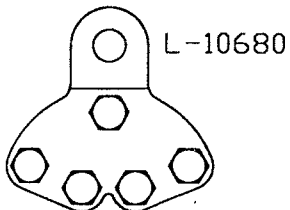

ANTENNA FITTINGS

Antenna Shackles

Dimensions (Inches)

Size	Catalog Number	B	D	F	G	H
5/16	X-2831-R	13/32	5/16	13/16	3/8	1-7/32
7/16	X-2843-R	23/32	7/16	1-1/16	1/2	1-11/16

Material—Cast Bronze

Antenna Connectors Clevis

Dimensions (Inches)

Wire Rope Size	App. Wt. Pounds	Catalog Number	Bureau of Ships Number	Type	A	B	C	D	E	F	G	H
1/8	.38	IZ-112-R	MX-1177-U	2WC6C	2-7/8	13/16	13/32	3/8	7/16			
5/16	.74	X31-131-R	MX-1178-U	5WC9C	4-13/16	9/16	1-1/16	1	1/2	1-21/32	5/8	1-1/32

Material—Cast Bronze

Antenna Clamps

Antenna Wire	Catalog Number	Bureau of Ships Number	Type	Mount Hole Dia.
7#18	L-10678	A-2	135 Degree	7/16
7#18	L-10679	B-2	90 Degree	7/16
7#18	L-10680	C-2	45 Degree	7/16
7#18	L-10681	D-2	180 Degree	7/16
7#18	L-10682	E-2	180 Degree	7/16
7#18	L-10683	F-2	TEE	NONE
5/16	L-10684	A-5	135 Degree	9/16
5/16	L-10685	B-5	90 Degree	9/16
5/16	L-10686	C-5	45 Degree	9/16
5/16	L-10687	D-5	180 Degree	9/16
5/16	L-10688	E-5	180 Degree	9/16
5/16	L-10689	F-5	TEE	NONE

Material—Cast Bronze