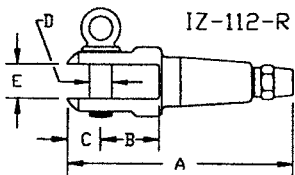

ANTENNA FITTINGS

Antenna Shackles

Dimensions (Inches)

Size	Catalog Number	B	D	F	G	H
5/16	X-2831-R	13/32	5/16	13/16	3/8	1-7/32
7/16	X-2843-R	23/32	7/16	1-1/16	1/2	1-11/16

Material—Cast Bronze

IZ-112-R

Antenna Connectors Clevis

Dimensions (Inches)

Wire Rope Size	App. Wt. Pounds	Catalog Number	Bureau of Ships Number	Type	A	B	C	D	E	F	G	H
1/8	.38	IZ-112-R	MX-1177-U	2WC6C	2-7/8	13/16	13/32	3/8	7/16			
5/16	.74	X31-131-R	MX-1178-U	5WC9C	4-13/16	9/16	1-1/16	1	1/2	1-21/32	5/8	1-1/32

Material—Cast Bronze

X31-131-R

L-10678

Antenna Clamps

Antenna Wire	Catalog Number	Bureau of Ships Number	Type	Mount Hole Dia.
7#18	L-10678	A-2	135 Degree	7/16
7#18	L-10679	B-2	90 Degree	7/16
7#18	L-10680	C-2	45 Degree	7/16
7#18	L-10681	D-2	180 Degree	7/16
7#18	L-10682	E-2	180 Degree	7/16
7#18	L-10683	F-2	TEE	NONE
5/16	L-10684	A-5	135 Degree	9/16
5/16	L-10685	B-5	90 Degree	9/16
5/16	L-10686	C-5	45 Degree	9/16
5/16	L-10687	D-5	180 Degree	9/16
5/16	L-10688	E-5	180 Degree	9/16
5/16	L-10689	F-5	TEE	NONE