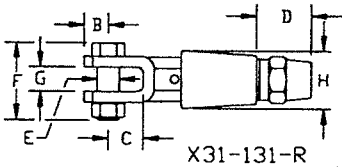

ANTENNA FITTINGS

Antenna Shackles

Dimensions (Inches)

Size	Catalog Number	B	D	F	G	H
5/16	X-2831-R	13/32	5/16	13/16	3/8	1-7/32
7/16	X-2843-R	23/32	7/16	1-1/16	1/2	1-11/16

Material—Cast Bronze

IZ-112-R

Antenna Connectors Clevis

Dimensions (Inches)

Wire Rope Size	App. Wt. Pounds	Catalog Number	Bureau of Ships Number	Type	A	B	C	D	E	F	G	H
1/8	.38	IZ-112-R	MX-1177-U	2WC6C	2-7/8	13/16	13/32	3/8	7/16			
5/16	.74	X31-131-R	MX-1178-U	5WC9C	4-13/16	9/16	1-1/16	1	1/2	1-21/32	5/8	1-1/32

Material—Cast Bronze

X31-131-R

L-10678

Antenna Clamps

Antenna Wire	Catalog Number	Bureau of Ships Number	Type	Mount Hole Dia.
7#18	L-10678	A-2	135 Degree	7/16
7#18	L-10679	B-2	90 Degree	7/16
7#18	L-10680	C-2	45 Degree	7/16
7#18	L-10681	D-2	180 Degree	7/16
7#18	L-10682	E-2	180 Degree	7/16
7#18	L-10683	F-2	TEE	NONE
5/16	L-10684	A-5	135 Degree	9/16
5/16	L-10685	B-5	90 Degree	9/16
5/16	L-10686	C-5	45 Degree	9/16
5/16	L-10687	D-5	180 Degree	9/16
5/16	L-10688	E-5	180 Degree	9/16
5/16	L-10689	F-5	TEE	NONE