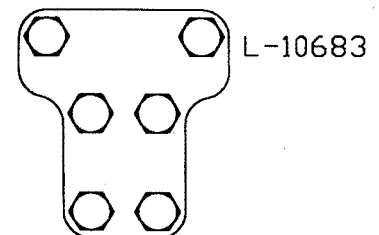

L-10682

L-10683