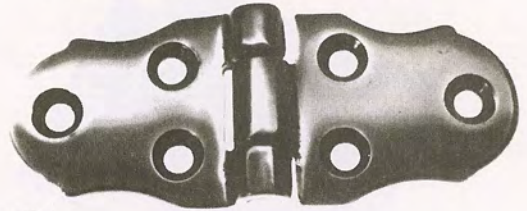

Length Closed	Width	Padlock Eye Dia.	Screw Size	Standard Package
4-1/2"	1-5/8"	1/2"	10	12

**Offset Hinges**

**Fig. 176**  
**CAST BRASS**  
**For Offset Doors**

Finishes Available: Burnished — Polished — Polished Chrome

Offset	Size Open	Screw Size	Standard Package
3/8"	1-1/2" x 3"	8	12 pr.

**Cuddy Door Hinges**

**Fig. 181**  
**CAST BRASS**

Finishes Available: Burnished — Polished — Polished Chrome

Length Open	Width	Screw Size	Standard Package
3"	1-3/16"	8	24 pr.
3-1/2"	1-7/16"	8	24 pr.
4"	1-9/16"	8	24 pr.

**Spring Hinges**

**Fig. 189**  
**CAST BRASS WITH PHOSPHOR BRONZE SPRING**

Finishes Available: Burnished — Polished — Polished Chrome

Size Open	Screw Size	Standard Package
3" x 2-1/2"	10	12 pr.

**Strap Hinges**