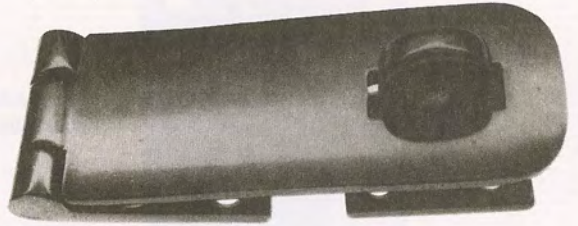

**Safety Hasps**

**STANDARD EYE**  
**Fig. 184**  
**CAST BRASS**

Finishes Available: Burnished — Polished — Polished Chrome

Length Closed	Width	Padlock Eye Dia.	Screw Size	Standard Package
2"	1"	5/16"	6	24
3"	1"	3/8"	6	24
3-3/4"	1"	3/8"	6	24
4"	1-3/16"	3/8"	8	24
5"	1-3/16"	3/8"	8	12

**SPECIAL SWIVEL EYE**  
**3/8" PADLOCK HOLE**  
**WITH 2" - 3-3/4" HASPS**  
**Fig. 180**  
**CAST BRASS**

**Safety Hasps**

**Fig. 186**  
**CAST BRASS EXTRA HEAVY**

Finishes Available: Burnished — Polished — Polished Chrome