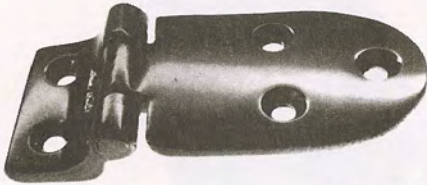

**Safety Hasps**

**STANDARD EYE**  
**Fig. 184**  
**CAST BRASS**

Finishes Available: Burnished — Polished — Polished Chrome

Length Closed	Width	Padlock Eye Dia.	Screw Size	Standard Package
2"	1"	5/16"	6	24
3"	1"	3/8"	6	24
3-3/4"	1"	3/8"	6	24
4"	1-3/16"	3/8"	8	24
5"	1-3/16"	3/8"	8	12

**SPECIAL SWIVEL EYE**  
**3/8" PADLOCK HOLE**  
**WITH 2" - 3-3/4" HASPS**  
**Fig. 180**  
**CAST BRASS**

**Safety Hasps**

**Fig. 186**  
**CAST BRASS EXTRA HEAVY**

Finishes Available: Burnished — Polished — Polished Chrome

Length Closed	Width	Padlock Eye Dia.	Screw Size	Standard Package
4-1/2"	1-5/8"	1/2"	10	12

**Offset Hinges**

**Fig. 176**  
**CAST BRASS**  
**For Offset Doors**

Finishes Available: Burnished — Polished — Polished Chrome

Offset	Size Open	Screw Size	Standard Package
3/8"	1-1/2" x 3"	8	12 pr.

**Cuddy Door Hinges**

**Fig. 181**  
**CAST BRASS**

Finishes Available: Burnished — Polished — Polished Chrome

Length Open	Width	Screw Size	Standard Package
3"	1-3/16"	8	24 pr.
3-1/2"	1-7/16"	8	24 pr.
4"	1-9/16"	8	24 pr.