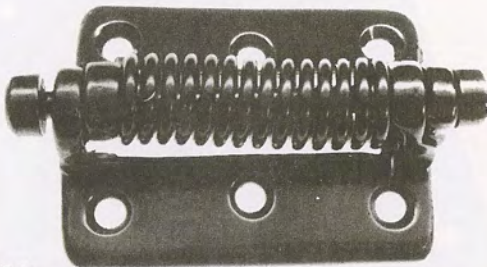

Length Closed	Width	Padlock Eye Dia.	Screw Size	Standard Package
4-1/2"	1-5/8"	1/2"	10	12

**Offset Hinges**

**Fig. 176**  
**CAST BRASS**  
**For Offset Doors**

Finishes Available: Burnished — Polished — Polished Chrome

Offset	Size Open	Screw Size	Standard Package
3/8"	1-1/2" x 3"	8	12 pr.

**Cuddy Door Hinges**

**Fig. 181**  
**CAST BRASS**

Finishes Available: Burnished — Polished — Polished Chrome

Length Open	Width	Screw Size	Standard Package
3"	1-3/16"	8	24 pr.
3-1/2"	1-7/16"	8	24 pr.
4"	1-9/16"	8	24 pr.

**Spring Hinges**

**Fig. 189**  
**CAST BRASS WITH PHOSPHOR BRONZE SPRING**

Finishes Available: Burnished — Polished — Polished Chrome

Size Open	Screw Size	Standard Package
3" x 2-1/2"	10	12 pr.

**Strap Hinges**