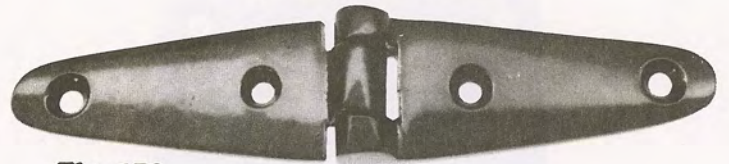

Offset	Size Open	Screw Size	Standard Package
3/8"	1-1/2" x 3"	8	12 pr.

**Cuddy Door Hinges**

**Fig. 181**  
**CAST BRASS**

Finishes Available: Burnished — Polished — Polished Chrome

Length Open	Width	Screw Size	Standard Package
3"	1-3/16"	8	24 pr.
3-1/2"	1-7/16"	8	24 pr.
4"	1-9/16"	8	24 pr.

**Spring Hinges**

**Fig. 189**  
**CAST BRASS WITH PHOSPHOR BRONZE SPRING**

Finishes Available: Burnished — Polished — Polished Chrome

Size Open	Screw Size	Standard Package
3" x 2-1/2"	10	12 pr.

**Strap Hinges**

**Fig. 173**  
**CAST BRASS**

Finishes Available: Burnished — Polished — Polished Chrome

Length Open	Width Joint	No. Screws Per Hinge	Screw Size	Standard Package
4"	1-1/8"	4	8	24 pr.
6"	1-5/16"	4	8	12 pr.
8"	1-3/8"	6	10	12 pr.
10"	1-1/2"	6	10	12 pr.
12"	1-9/16"	6	12	12 pr.