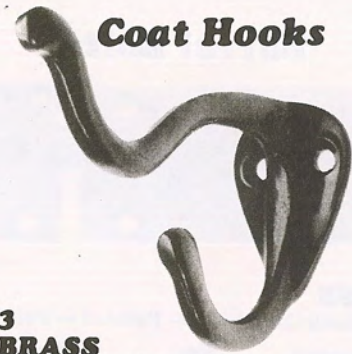

Coat Hooks

**Fig. 144
CAST BRASS**

Finishes Available: Burnished — Polished — Polished Chrome

Projection	Height	Screw Size	Standard Package
3-1/2"	3-3/16"	8	24

Coat Hooks

**Fig. 143
CAST BRASS**

Finishes Available: Burnished — Polished — Polished Chrome

Projection	Height	Screw Size	Standard Package
3"	2-1/4"	7	24

Coat Hooks

**Fig. 141
CAST BRASS**

Finishes Available: Burnished — Polished — Polished Chrome

Projection	Height	Screw Size	Standard Package
2-1/4"	3"	5	24
3-1/4"	4-1/2"	8	24

Coat Hooks — Heavy Duty

**Fig. 140
CAST BRASS**

Finishes Available: Burnished — Chrome Plated

Projection	Height	Screw Size	Standard Package
3-1/16"	4-1/2"	10	24

Hooks

**Fig. 225
CAST BRASS**

Finishes Available: Burnished — Polished — Polished Chrome