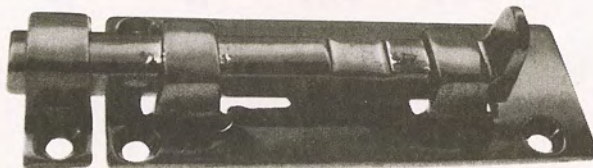

**Offset Ship Bolts**

**Fig. 194**  
**CAST BRASS WITH PHOSPHOR BRONZE FRICTION SPRING**

Finishes Available: Burnished — Polished — Polished Chrome

Length Case	Width Case	Offset Bolt	Screw Size	Standard Package
3"	1-1/4"	5/8"	6	12
4"	1-1/2"	5/8"	8	12

**Cupboard Catches**

**Fig. 205**  
**CAST BRASS WITH PHOSPHOR BRONZE SPRING**

Finishes Available: Emery — Polished — Polished Chrome

No.	Size Case	Offset Nosing	Screw Size	Standard Package
1	1-1/2" x 1-1/2"	0" (Flush)	6	12
2	1-1/2" x 1-1/2"	3/8"	6	12

**Ship Bolts**

**Fig. 196**  
**CAST BRASS WITH PHOSPHOR BRONZE FRICTION SPRING**

Finishes Available: Burnished — Polished — Polished Chrome

Length Case	Width Case	Screw Size	Standard Package
2-5/8"	1-1/8"	5	24
3"	1-5/16"	6	24
4"	1-1/2"	8	12
5"	1-5/8"	8	12
6"	1-3/4"	8	12