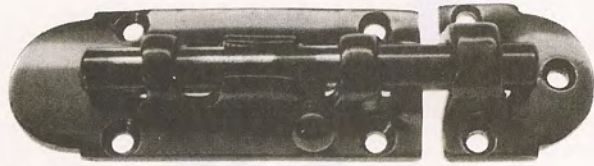

**Barrel Bolts**

**Fig. 191**  
**CAST BRASS**

Finishes Available: Burnished — Polished — Polished Chrome

Length Bolt	Diameter Bolt	Size Case	Screw Size	Standard Package
2-1/4"	1/4"	1" x 2"	3	24
2-1/2"	1/4"	1" x 2"	3	24
3"	5/16"	1-1/8" x 3"	5	24
4"	5/16"	1-1/4" x 4"	5	24
5"	3/8"	1-3/8" x 4-9/16"	6	12
6"	3/8"	1-3/8" x 5-5/8"	6	12

**Cupboard Catches**

**Fig. 203**  
**CAST BRASS WITH PHOSPHOR BRONZE SPRING**

Finishes Available: Burnished — Polished — Polished Chrome

No.	Size Case	Screw Size	Standard Package
1	1-1/2" x 1"	5	24
2	1-3/8" x 1-1/4"	5	24
3	1-3/8" x 2"	5	24

**Offset Ship Bolts**

**Fig. 194**  
**CAST BRASS WITH PHOSPHOR BRONZE FRICTION SPRING**

Finishes Available: Burnished — Polished — Polished Chrome

Length Case	Width Case	Offset Bolt	Screw Size	Standard Package
3"	1-1/4"	5/8"	6	12
4"	1-1/2"	5/8"	8	12

**Ship Bolts**

**Fig. 196**  
**CAST BRASS WITH PHOSPHOR BRONZE FRICTION SPRING**

Finishes Available: Burnished — Polished — Polished Chrome

Length Case	Width Case	Screw Size	Standard Package
2-5/8"	1-1/8"	5	24
3"	1-5/16"	6	24
4"	1-1/2"	8	12
5"	1-5/8"	8	12
6"	1-3/4"	8	12