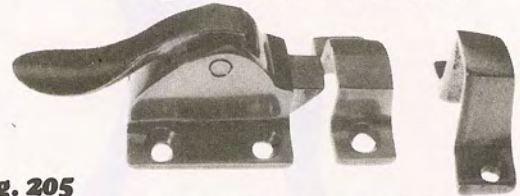

**Cupboard Catches**

**Fig. 203**  
**CAST BRASS WITH PHOSPHOR BRONZE SPRING**

Finishes Available: Burnished — Polished — Polished Chrome

No.	Size Case	Screw Size	Standard Package
1	1-1/2" x 1"	5	24
2	1-3/8" x 1-1/4"	5	24
3	1-3/8" x 2"	5	24

**Offset Ship Bolts**

**Fig. 194**  
**CAST BRASS WITH PHOSPHOR BRONZE FRICTION SPRING**

Finishes Available: Burnished — Polished — Polished Chrome

Length Case	Width Case	Offset Bolt	Screw Size	Standard Package
3"	1-1/4"	5/8"	6	12
4"	1-1/2"	5/8"	8	12

**Cupboard Catches**

**Fig. 205**  
**CAST BRASS WITH PHOSPHOR BRONZE SPRING**

Finishes Available: Emery — Polished — Polished Chrome

No.	Size Case	Offset Nosing	Screw Size	Standard Package
1	1-1/2" x 1-1/2"	0" (Flush)	6	12
2	1-1/2" x 1-1/2"	3/8"	6	12

**Ship Bolts**

**Fig. 196**  
**CAST BRASS WITH PHOSPHOR BRONZE FRICTION SPRING**

Finishes Available: Burnished — Polished — Polished Chrome

Length Case	Width Case	Screw Size	Standard Package
2-5/8"	1-1/8"	5	24
3"	1-5/16"	6	24
4"	1-1/2"	8	12
5"	1-5/8"	8	12
6"	1-3/4"	8	12