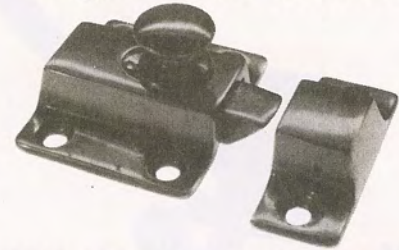

**Barrel Bolts**

**Fig. 191**  
**CAST BRASS**

Finishes Available: Burnished — Polished — Polished Chrome

Length Bolt	Diameter Bolt	Size Case	Screw Size	Standard Package
2-1/4"	1/4"	1" x 2"	3	24
2-1/2"	1/4"	1" x 2"	3	24
3"	5/16"	1-1/8" x 3"	5	24
4"	5/16"	1-1/4" x 4"	5	24
5"	3/8"	1-3/8" x 4-9/16"	6	12
6"	3/8"	1-3/8" x 5-5/8"	6	12

**Cupboard Catches**

**Fig. 203**  
**CAST BRASS WITH PHOSPHOR BRONZE SPRING**

Finishes Available: Burnished — Polished — Polished Chrome

No.	Size Case	Screw Size	Standard Package
1	1-1/2" x 1"	5	24
2	1-3/8" x 1-1/4"	5	24
3	1-3/8" x 2"	5	24

**Offset Ship Bolts**

**Fig. 194**  
**CAST BRASS WITH PHOSPHOR BRONZE FRICTION SPRING**

Finishes Available: Burnished — Polished — Polished Chrome

Length Case	Width Case	Offset Bolt	Screw Size	Standard Package
3"	1-1/4"	5/8"	6	12
4"	1-1/2"	5/8"	8	12

**Ship Bolts**

**Fig. 196**  
**CAST BRASS WITH PHOSPHOR BRONZE FRICTION SPRING**

Finishes Available: Burnished — Polished — Polished Chrome

Length Case	Width Case	Screw Size	Standard Package
2-5/8"	1-1/8"	5	24
3"	1-5/16"	6	24
4"	1-1/2"	8	12
5"	1-5/8"	8	12
6"	1-3/4"	8	12