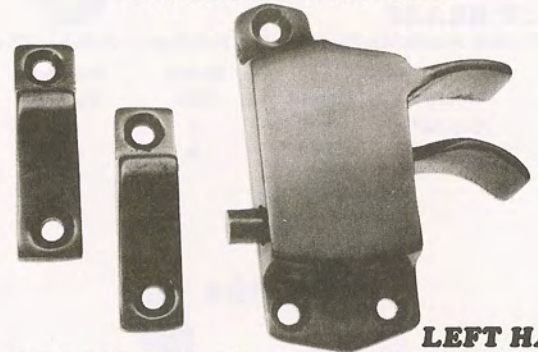

**Ship Bolts**

**Fig. 196**  
**CAST BRASS WITH PHOSPHOR BRONZE FRICTION SPRING**

Finishes Available: Burnished — Polished — Polished Chrome

Length Case	Width Case	Screw Size	Standard Package
2-5/8"	1-1/8"	5	24
3"	1-5/16"	6	24
4"	1-1/2"	8	12
5"	1-5/8"	8	12
6"	1-3/4"	8	12

**Window Catches**

**Fig. 207**  
**CAST BRASS WITH PHOSPHOR BRONZE SPRING**  
**SPECIFY: RIGHT HAND OR LEFT HAND**

Finishes Available: Burnished — Polished — Polished Chrome

Size Case	Screw Size	Standard Package
2-5/8" x 1-3/16"	5	24