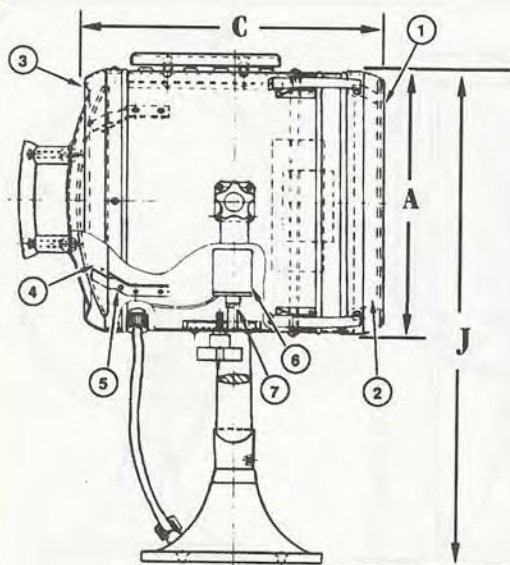

DECK CONTROL SOLAR RAY[®] SEARCHLIGHTS

883 SERIES

10", 12" OR 14"

SEARCHLIGHT DIMENSIONS

"A" Nominal Drum Diameter Inches	"C" Length Drum Inches	Nominal Weight Pounds
10	13	28
12	15	38
14	17	45

FIG. 883 - STANDARD PEDESTAL

FIG. 883 - MEDIUM PEDESTAL

FIG. 883 - HIGH PEDESTAL

SPARE PARTS ORDERING INFORMATION

- 1) Front Glass, Cat. No. 889 001 CLR.
- 2) Front Door with Glass, Cat. No. 891 001 CHR.
- 3) Rear Cover, Cat. No. 908 001 CHR.
- 4) Reflector, Cat. No. 890 001.
- 5) Reflector Retaining Clips, (Set of 8), Cat. No. 910.
- 6) Bulb Socket, See Page 26 for Details.
- 7) Socket and Support Stand, See Page 26 for Details.

* Note: The "J" Dimension is Height Overall.

Note: Illustration and Catalog Numbers are shown for a 10 Inch Chrome Searchlight.

For 12 Inch, Replace the "001" with "002" and for 14 Inch, Replace the "001" with "003". For White Finish Replace the "CHR" with "WHT"