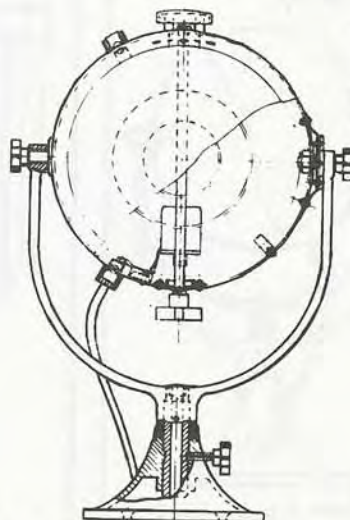

DECK CONTROL SOLAR RAY[®] SEARCHLIGHTS

883 SERIES

10", 12" OR 14"

SEARCHLIGHT DIMENSIONS

"A" Nominal Drum Diameter Inches	"C" Length Drum Inches	Nominal Weight Pounds
10	13	28
12	15	38
14	17	45

FIG. 883 - STANDARD PEDESTAL

FIG. 883 - MEDIUM PEDESTAL

FIG. 883 - HIGH PEDESTAL

SPARE PARTS ORDERING INFORMATION

- 1) Front Glass, Cat. No. 889 001 CLR.
- 2) Front Door with Glass, Cat. No. 891 001 CHR.
- 3) Rear Cover, Cat. No. 908 001 CHR.
- 4) Reflector, Cat. No. 890 001.
- 5) Reflector Retaining Clips, (Set of 8), Cat. No. 910.
- 6) Bulb Socket, See Page 26 for Details.
- 7) Socket and Support Stand, See Page 26 for Details.

* Note: The "J" Dimension is Height Overall.

Note: Illustration and Catalog Numbers are shown for a 10 Inch Chrome Searchlight.

For 12 Inch, Replace the "001" with "002" and for 14 Inch, Replace the "001" with "003". For White Finish Replace the "CHR" with "WHT"