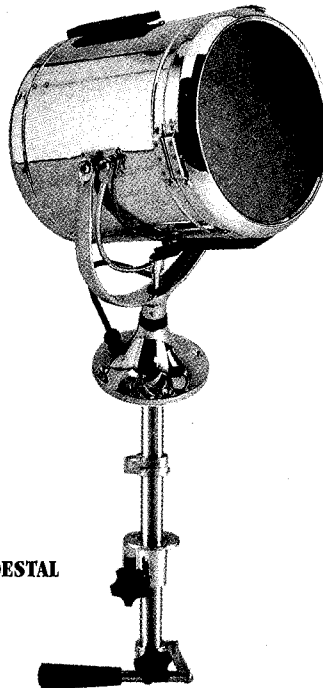

LEVER CONTROL SOLAR RAY® SEARCHLIGHTS

884 SERIES

10", 12" OR 14"

SEARCHLIGHT DIMENSIONS

"A" Nominal Drum Diameter <u>Inches</u>	"C" Length Drum <u>Inches</u>	Nominal Weight Pounds
10	13	28
12	15	38
14	17	45

**FIG. 884
MEDIUM PEDESTAL**

**FIG. 884
STANDARD PEDESTAL**

**FIG. 884
HIGH PEDESTAL**

* Note: The "J" Dimension is Height Overall.

SPARE PARTS ORDERING INFORMATION

- 1) Front Glass, Cat. No. 889 001 CLR.
- 2) Front Door with Glass, Cat. No. 891 001 CHR.
- 3) Rear Cover, Cat. No. 908 001 CHR.
- 4) Reflector, Cat. No. 890 001.
- 5) Reflector Retaining Clips, (Set of 8), Cat. No. 910.
- 6) Bulb Socket, See Page 26 for Details.
- 7) Socket and Support Stand, See Page 26 for Details.

Fig. 851

Note: Illustration and Catalog Numbers are shown for a 10 Inch Chrome Searchlight.

For 12 Inch, Replace the "001" with "002" and for 14 Inch, Replace the "001" with "003". For White Finish Replace the "CHR" with "WHT"