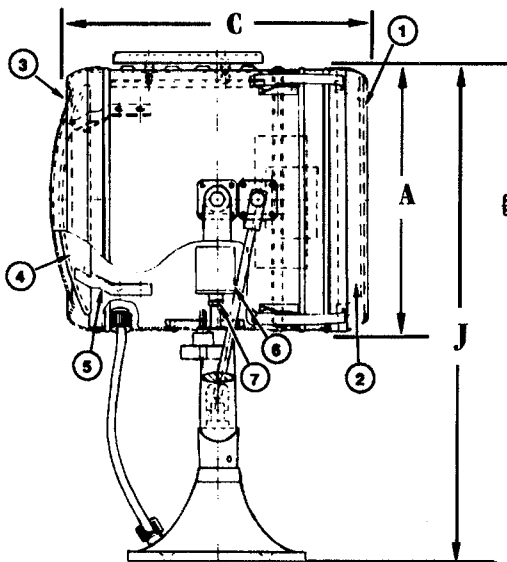

LEVER CONTROL SOLAR RAY® SEARCHLIGHTS

884 SERIES

10", 12" OR 14"

SEARCHLIGHT DIMENSIONS

"A" Nominal Drum Diameter <u>Inches</u>	"C" Length Drum <u>Inches</u>	Nominal Weight Pounds
10	13	28
12	15	38
14	17	45

**FIG. 884
MEDIUM PEDESTAL**

**FIG. 884
STANDARD PEDESTAL**

**FIG. 884
HIGH PEDESTAL**

* Note: The "J" Dimension is Height Overall.

SPARE PARTS ORDERING INFORMATION

- 1) Front Glass, Cat. No. 889 001 CLR.
- 2) Front Door with Glass, Cat. No. 891 001 CHR.
- 3) Rear Cover, Cat. No. 908 001 CHR.
- 4) Reflector, Cat. No. 890 001.
- 5) Reflector Retaining Clips, (Set of 8), Cat. No. 910.
- 6) Bulb Socket, See Page 26 for Details.
- 7) Socket and Support Stand, See Page 26 for Details.

Fig. 851

Note: Illustration and Catalog Numbers are shown for a 10 Inch Chrome Searchlight.

For 12 Inch, Replace the "001" with "002" and for 14 Inch, Replace the "001" with "003". For White Finish Replace the "CHR" with "WHT"