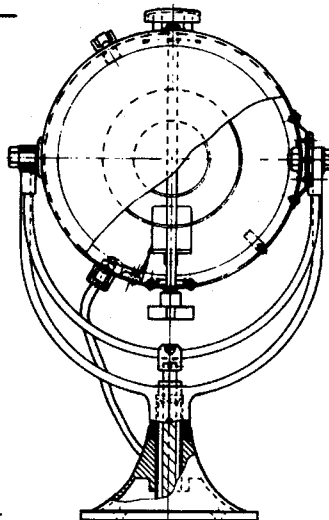

LEVER CONTROL SOLAR RAY® SEARCHLIGHTS

884 SERIES

10", 12" OR 14"

SEARCHLIGHT DIMENSIONS

"A" Nominal Drum Diameter <u>Inches</u>	"C" Length Drum <u>Inches</u>	Nominal Weight Pounds
10	13	28
12	15	38
14	17	45

**FIG. 884
MEDIUM PEDESTAL**

**FIG. 884
STANDARD PEDESTAL**

**FIG. 884
HIGH PEDESTAL**

* Note: The "J" Dimension is Height Overall.

SPARE PARTS ORDERING INFORMATION

- 1) Front Glass, Cat. No. 889 001 CLR.
- 2) Front Door with Glass, Cat. No. 891 001 CHR.
- 3) Rear Cover, Cat. No. 908 001 CHR.
- 4) Reflector, Cat. No. 890 001.
- 5) Reflector Retaining Clips, (Set of 8), Cat. No. 910.
- 6) Bulb Socket, See Page 26 for Details.
- 7) Socket and Support Stand, See Page 26 for Details.

Fig. 851

Note: Illustration and Catalog Numbers are shown for a 10 Inch Chrome Searchlight.

For 12 Inch, Replace the "001" with "002" and for 14 Inch, Replace the "001" with "003". For White Finish Replace the "CHR" with "WHT"