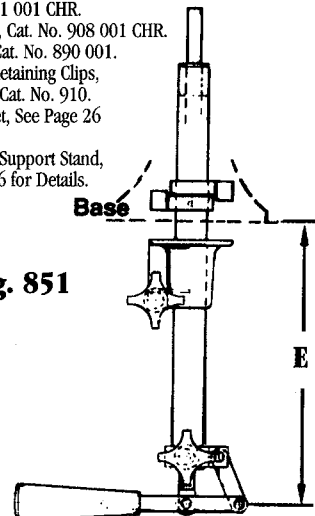

LEVER CONTROL SOLAR RAY® SEARCHLIGHTS

884 SERIES

10", 12" OR 14"

SEARCHLIGHT DIMENSIONS

"A" Nominal Drum Diameter <u>Inches</u>	"C" Length Drum <u>Inches</u>	Nominal Weight Pounds
10	13	28
12	15	38
14	17	45

**FIG. 884
MEDIUM PEDESTAL**

**FIG. 884
STANDARD PEDESTAL**

**FIG. 884
HIGH PEDESTAL**

* Note: The "J" Dimension is Height Overall.

SPARE PARTS ORDERING INFORMATION

- 1) Front Glass, Cat. No. 889 001 CLR.
- 2) Front Door with Glass, Cat. No. 891 001 CHR.
- 3) Rear Cover, Cat. No. 908 001 CHR.
- 4) Reflector, Cat. No. 890 001.
- 5) Reflector Retaining Clips, (Set of 8), Cat. No. 910.
- 6) Bulb Socket, See Page 26 for Details.
- 7) Socket and Support Stand, See Page 26 for Details.

Fig. 851

Note: Illustration and Catalog Numbers are shown for a 10 Inch Chrome Searchlight.

For 12 Inch, Replace the "001" with "002" and for 14 Inch, Replace the "001" with "003". For White Finish Replace the "CHR" with "WHT"