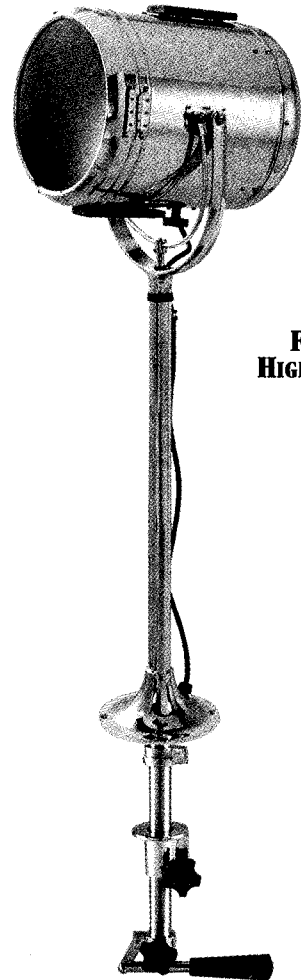

LEVER CONTROL SOLAR RAY® SEARCHLIGHTS

884 SERIES

10", 12" OR 14"

SEARCHLIGHT DIMENSIONS

"A" Nominal Drum Diameter <u>Inches</u>	"C" Length Drum <u>Inches</u>	Nominal Weight Pounds
10	13	28
12	15	38
14	17	45

**FIG. 884
MEDIUM PEDESTAL**

**FIG. 884
STANDARD PEDESTAL**

**FIG. 884
HIGH PEDESTAL**

* Note: The "J" Dimension is Height Overall.

SPARE PARTS ORDERING INFORMATION

- 1) Front Glass, Cat. No. 889 001 CLR.
- 2) Front Door with Glass, Cat. No. 891 001 CHR.
- 3) Rear Cover, Cat. No. 908 001 CHR.
- 4) Reflector, Cat. No. 890 001.
- 5) Reflector Retaining Clips, (Set of 8), Cat. No. 910.
- 6) Bulb Socket, See Page 26 for Details.
- 7) Socket and Support Stand, See Page 26 for Details.

Fig. 851

Note: Illustration and Catalog Numbers are shown for a 10 Inch Chrome Searchlight.

For 12 Inch, Replace the "001" with "002" and for 14 Inch, Replace the "001" with "003". For White Finish Replace the "CHR" with "WHT"