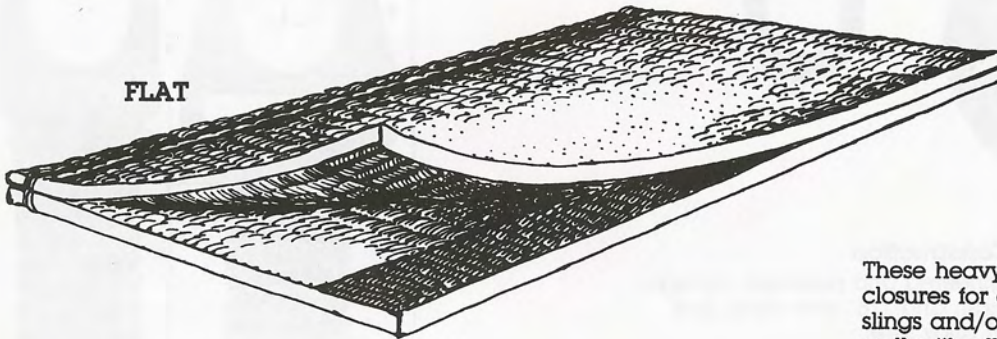

**QUIK SLEEVES®****HEAVY NYLON PROTECTIVE SLING COVERS WITH VELCRO CLOSURES****ROUND****FLAT**

These heavy nylon sling covers have velcro closures for quick and easy protection of slings and/or load from damage. They work well with all types of slings — chain, wire rope, webbing and round.

**FLAT**

Width	Part No.	Chain Sling Diameter	Wire Rope Sling Diameter	Webbing Sling Width	Round Sling Diameter
2"	QSF2	N/A	1/4"	N/A	N/A
3"	QSF3	1/4" & 9/32"	5/8"	1"	.60" & .80"
4"	QSF4	3/8"	7/8"	2"	1.0" & 1.3"
6"	QSF6	5/8"	1-1/2"	4"	1.55" to 1.95"
8"	QSF8	1"	2-1/4"	6"	2.35" & 3.15"

**ROUND**

Width	Part No.	Chain Sling Diameter	Wire Rope Sling Diameter	Webbing Sling Width	Round Sling Diameter
6"	QSR6	1/4" & 9/32"	1" & 1-1/8"	2"	1.0" & 1.3"
8"	QSR8	3/8"	1-3/4"	3"	1.55" & 1.75"
10"	QSR10	5/8"	2-1/2"	4"	1.95" & 2.35"
12"	QSR12	3/4"	3"	5"	3.15"