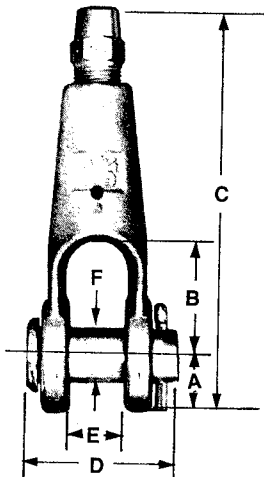

Extra Strength Series: Clevis Socket with Pin and Cotter Pin

Rope Size	Catalog Numbers		Dimensions (inches)					
	Self-Colored Steel	Galvanized Steel	A	B	C	D	E	F
7/16	PD-143-N	PD-143-X	1-1/16	2	7-3/16	2-19/32	1	1
1/2	PD-150-N	PD-150-X	1-1/16	2	7-3/16	2-19/32	1	1
9/16	PD-156-N	PD-156-X	1-1/4	2-1/2	8-5/8	3-11/64	1-1/4	1-3/16
5/8	PD-162-N	PD-162-X	1-1/4	2-1/2	8-5/8	3-11/64	1-1/4	1-3/16
3/4	PD-175-N	PD-175-X	1-7/16	3	10-3/16	3-11/16	1-1/2	1-3/8
7/8	PD-187-N	PD-187-X	1-13/16	3	12-5/8	4-13/16	1-7/8	1-1/2
1	PD-199-N	PD-199-X	2-3/16	3-5/16	15-1/2	5-5/8	1-7/8	1-3/4

NOTE: Extra Strength Fittings rated at 100% RBS of Extra-Improved Plow Steel Wire Rope.

Larger sizes available, please contact factory.