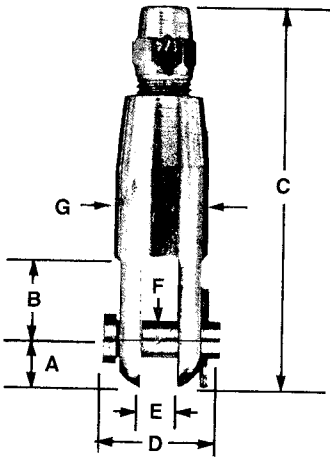

Machined Series: Clevis Socket Assembly

Rope Size	Catalog Numbers				Dimensions (inches)						
	Self-Colored Steel	Cad. Plated Steel	Stainless Steel	Bronze	A	B	C	D	E	F	G
1/16	ID-106-N	ID-106-Y	IS-106	IZ-106	17/64	3/8	2-1/16	43/64	3/16	3/16	1/2
3/32	ID-109-N	ID-109-Y	IS-109	IZ-109	5/16	1/2	2-7/16	13/16	1/4	1/4	5/8
1/8	ID-112-N	ID-112-Y	IS-112	IZ-112	5/16	1/2	2-7/16	13/16	1/4	1/4	5/8
5/32	ID-115-N	ID-115-Y	IS-115	IZ-115	3/8	5/8	2-31/32	63/64	5/16	5/16	3/4
3/16	ID-118-N	ID-118-Y	IS-118	IZ-118	3/8	5/8	2-31/32	63/64	5/16	5/16	3/4
7/32	ID-121-N	ID-121-Y	IS-121	IZ-121	15/32	3/4	3-23/32	1-9/64	3/8	3/8	15/16
1/4	ID-125-N	ID-125-Y	IS-125	IZ-125	15/32	3/4	3-23/32	1-9/64	3/8	3/8	15/16
9/32	ID-128-N	ID-128-Y	IS-128	IZ-128	17/32	7/8	4-1/4	1-19/64	3/8	7/16	1-1/16
5/16	ID-131-N	ID-131-Y	IS-131	IZ-131	17/32	7/8	4-1/4	1-19/64	3/8	7/16	1-1/16
3/8	ID-137-N	ID-137-Y	IS-137	IZ-137	5/8	1	4-27/32	1-31/64	7/16	1/2	1-3/16
7/16	ID-143-N	ID-143-Y	IS-143	IZ-143	23/32	1-1/4	5-5/8	1-11/16	7/16	5/8	1-3/8
1/2	ID-150-N	ID-150-Y	IS-150	IZ-150	51/64	1-3/8	6-11/32	1-59/64	1/2	11/16	1-9/16
9/16	ID-156-N	ID-156-Y	IS-156	IZ-156	1-3/64	1-17/32	7-19/32	2-5/32	11/16	15/16	2
5/8	ID-162-N	ID-162-Y	IS-162	IZ-162	1-3/64	1-17/32	7-19/32	2-5/32	11/16	15/16	2
3/4	ID-175-N	ID-175-Y	IS-175	IZ-175	1-15/64	1-27/32	8-29/32	2-7/16	3/4	1-1/8	2-5/16
7/8	ID-187-N	ID-187-Y	IS-187	IZ-187	1-7/16	1-7/8	10-3/16	2-47/64	13/16	1-1/4	2-5/8
1	ID-199-N	ID-199-Y	IS-199	IZ-199	1-3/4	2-1/4	12	3-7/64	15/16	1-1/2	3