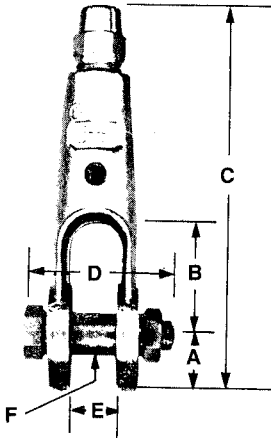

Clevis Assemblies

Forged Series: Clevis Socket Assembly

Rope Size	Catalog Numbers		Dimensions (inches)					
	Self-Colored Steel	Galvanized Steel	A	B	C	D	E	F
1/4	GD-125-N	GD-125-X	11/16	1-1/4	4-1/2	1-23/32	17/32	1/2
5/16	GD-131-N	GD-131-X	13/16	1-1/2	5-3/8	2-1/32	11/16	9/16
3/8	GD-137-N	GD-137-X	13/16	1-1/2	5-1/2	2-5/32	11/16	5/8
7/16	GD-143-N	GD-143-X	1-1/16	2	7-3/16	2-29/32	1	3/4
1/2	GD-150-N	GD-150-X	1-1/16	2	7-3/16	2-31/32	1	7/8
9/16	GD-156-N	GD-156-X	1-1/4	2-1/2	8-5/8	3-7/16	1-1/4	1
5/8	GD-162-N	GD-162-X	1-1/4	2-1/2	8-5/8	3-7/16	1-1/4	1
3/4	GD-175-N	GD-175-X	1-7/16	3	10-3/16	4	1-1/2	1-1/8
7/8	GD-187-N	GD-187-X	1-5/8	2-5/8	11	4-3/8	1-9/16	1-1/2
1	GD-199-N	GD-199-X	1-13/16	3	12-11/16	4-7/8	1-7/8	1-1/4
1-1/8	GD-1112-N	GD-1112-X	2-3/16	3-5/16	16-1/4	5-1/2	1-15/16	1-3/4
1-1/4	GD-1125-N	GD-1125-X	2-3/16	3-5/16	17	5-5/8	1-15/16	1-13/16

Extra Strength Series: Clevis Socket with Pin and Cotter Pin

Rope Size	Catalog Numbers		Dimensions (inches)					
	Self-Colored Steel	Galvanized Steel	A	B	C	D	E	F
7/16	PD-143-N	PD-143-X	1-1/16	2	7-3/16	2-19/32	1	1
1/2	PD-150-N	PD-150-X	1-1/16	2	7-3/16	2-19/32	1	1
9/16	PD-156-N	PD-156-X	1-1/4	2-1/2	8-5/8	3-11/64	1-1/4	1-3/16
5/8	PD-162-N	PD-162-X	1-1/4	2-1/2	8-5/8	3-11/64	1-1/4	1-3/16
3/4	PD-175-N	PD-175-X	1-7/16	3	10-3/16	3-11/16	1-1/2	1-3/8
7/8	PD-187-N	PD-187-X	1-13/16	3	12-5/8	4-13/16	1-7/8	1-1/2
1	PD-199-N	PD-199-X	2-3/16	3-5/16	15-1/2	5-5/8	1-7/8	1-3/4