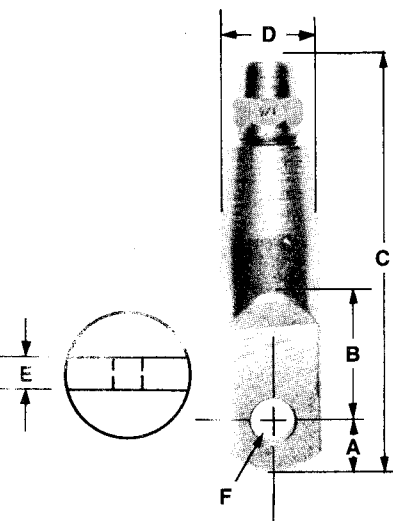

Machined Series: Eye Socket Assembly