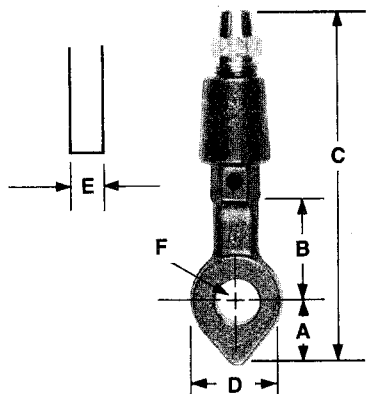

Eye Assemblies

Forged Series: Eye Socket Assembly

Rope Size	Catalog Numbers		Dimensions (inches)					
	Self-Colored Steel	Galvanized Steel	A	B	C	D	E	F
1/4	GD-225-N	GD-225-X	13/16	1-3/16	4-3/8	1-5/32	1/2	17/32
5/16	GD-231-N	GD-231-X	1-1/16	1-3/8	5-3/8	1-5/16	9/16	19/32
3/8	GD-237-N	GD-237-X	1-1/16	1-3/8	5-1/2	1-5/16	9/16	21/32
7/16	GD-243-N	GD-243-X	1-5/16	1-11/16	6-7/8	1-3/4	3/4	25/32
1/2	GD-250-N	GD-250-X	1-5/16	1-11/16	6-7/8	1-3/4	3/4	29/32
9/16	GD-256-N	GD-256-X	1-1/2	2-3/16	8-1/2	2-1/16	7/8	1-1/32
5/8	GD-262-N	GD-262-X	1-1/2	2-3/16	8-1/2	2-1/16	7/8	1-1/32
3/4	GD-275-N	GD-275-X	1-11/16	2-3/8	9-1/2	2-1/4	1-1/16	1-5/32
7/8	GD-287-N	GD-287-X	1-7/8	2-13/16	11-1/8	2-5/8	1-5/16	1-9/32
1	GD-299-N	GD-299-X	2-1/4	3-1/4	12-7/8	3	1-9/16	1-17/32

Forged Series: Towing Eye Assembly

Rope Size	Catalog Numbers		Dimensions (inches)					
	Self-Colored Steel	Galvanized Steel	A	B	C	D	E	F
5/8	Y-2762-N	Y-2762-X	1-1/2	3-1/4	3-1/4	7/8	11-1/8	2-1/4
3/4	Y-2775-N	Y-2775-X	1-1/2	3-1/4	3-1/4	7/8	11-1/8	2-1/4
1-1/8	Y-27112-N	Y-27112-X	1-1/2	3-1/4	4	1-1/4	15-3/8	3-1/4
1-3/8	Y-27137-N	Y-27137-X	2-1/4	5-1/2	5-1/4	1-1/2	24-1/8	4-11/32