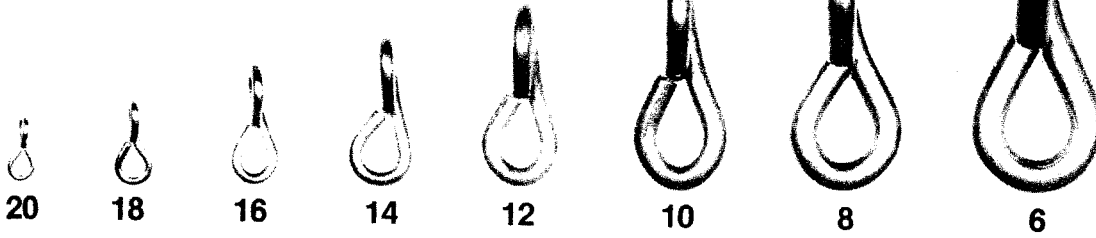

Size Reference

Single Jack Chain

Double Jack Chain

16
10, 12, 14, 18
sizes made to
order only.

Well Chain (Double Loop)

Lion Chain (Double Loop)

Sash Chain

Stainless Steel Side Open