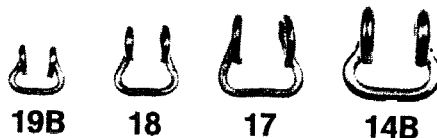

Size Reference

Single Jack Chain

Double Jack Chain

16
10, 12, 14, 18
sizes made to
order only.

Well Chain (Double Loop)

Lion Chain (Double Loop)

Sash Chain

Stainless Steel Side Open

18/42

Universal Double Jointed

Safety Chain

Furnace

Sprocket Ladder

1/2