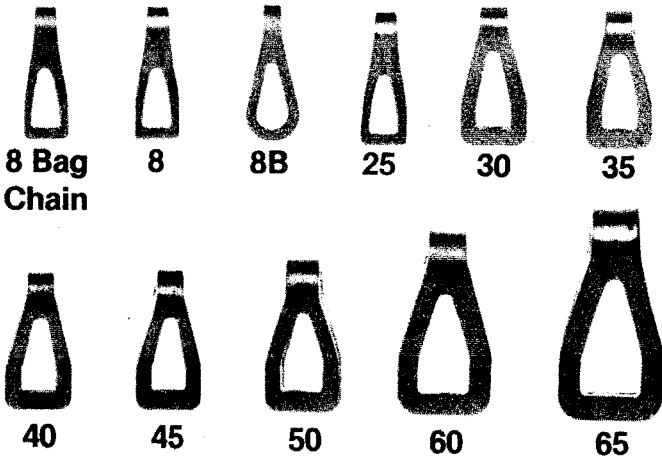

Size Reference

Single Jack Chain

Double Jack Chain

16
10, 12, 14, 18
sizes made to
order only.

Well Chain (Double Loop)

Lion Chain (Double Loop)

Sash Chain

Stainless Steel Side Open