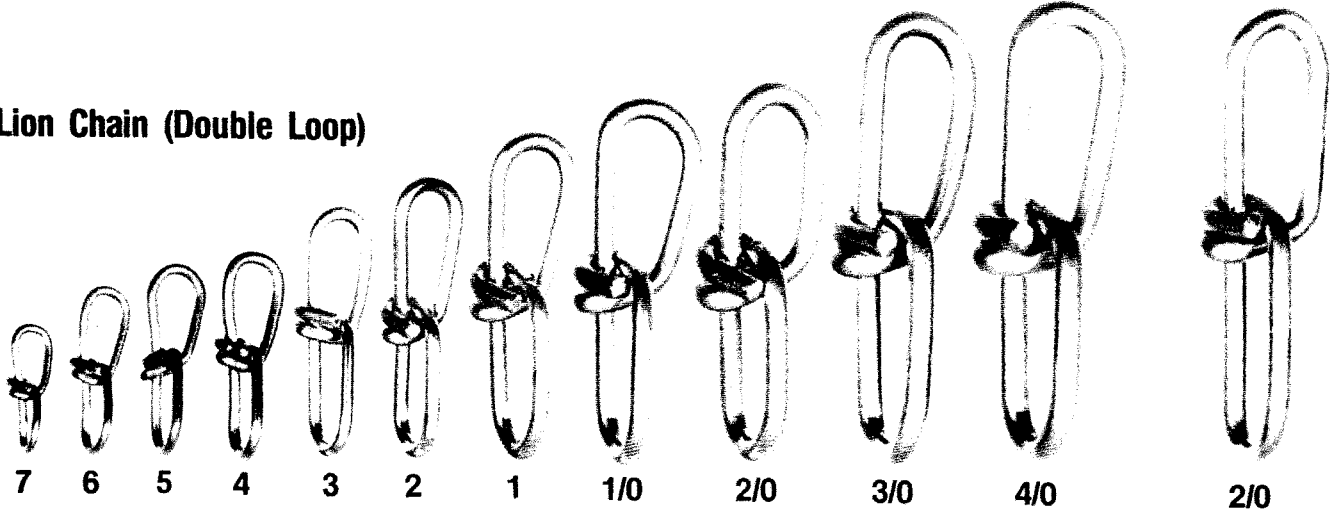

Size Reference

Single Jack Chain

Double Jack Chain

16
10, 12, 14, 18
sizes made to
order only.

Well Chain (Double Loop)

Lion Chain (Double Loop)

Sash Chain

Stainless Steel Side Open

18/42

Universal Double Jointed

Safety Chain

Furnace

Sprocket Ladder

1/2