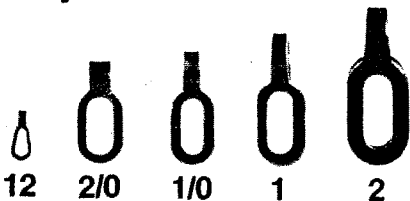

Safety Chain