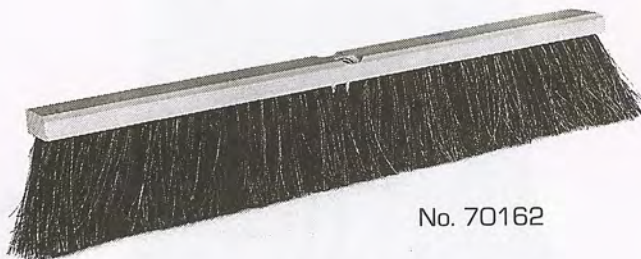

No. 70162

Palmyra Fill

Item Number	Catalog Number	Block Length	Trim Length	Units Std. Pkg.	Wt. Std. Pkg. Lbs.
70159	8010	14"	4"	12	22
70160		16"		12	24
70161		18"		12	27
70162†		24"		12	39
70163†		30"		1	4
70164†		36"		1	4.75

† Brace included.