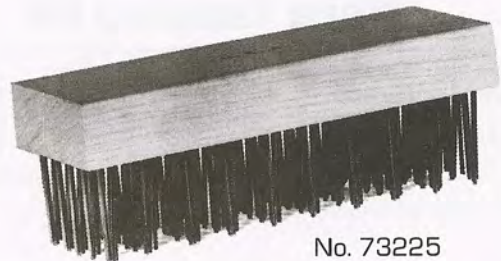

Wire Brushes

Hand Scratch Brushes

- For removing Rust, Scale, Paint, Solder, etc. Cleaning Threads, Files, Metal Parts and Welds.
- Tempered Steel Wire with Smooth Finished Hardwood Block.

Curved Handle - (1³/₁₆" Trim)

Item Number	Catalog Number	Block Size	No. of Rows	Units Std.Pkg.	Wt. Std. Pkg. Lbs.
73202	10	12³/₄"x1"	3x19	12	5
73203*	10-SS			12	5
73206**	10-WS			12	5.5
73204	20	12³/₄"x1¹/₈"	4x18	12	6
73205**	20-SS			12	6
73207**	20-WS			12	6.5
73100†	2240	12³/₄"x1¹/₄"	4x18	12	4

*Stainless **Scrapper †White Tampico Fill & 1" Trim.

Shoe Handle - (1³/₁₆" Trim)

Item Number	Catalog Number	Block Size	No. of Rows	Units Std.Pkg.	Wt. Std. Pkg. Lbs.
73210	40	10"x1¹/₈"	4x16	12	5

Straight Back (1⁵/₈" Trim)

Item Number	Catalog Number	Block Size	No. of Rows	Std. Pkg.	Wt. Std. Pkg. Lbs.
73223	50	7¹/₄"x2¹/₄"	6x19	12	9

Butcher Block

Item Number	Catalog Number	Block Size	No. of Rows	Trim Length	Std. Pkg.	Wt. Std. Pkg. Lbs.
73224	85	7¹/₂"x2³/₄"	5x10	1"	12	9.5
73225	95			1¹/₂"	12	11.25

Curved Back - (1³/₁₆" Trim)

Item Number	Catalog Number	Block Size	No. of Rows	Std. Pkg.	Wt. Std. Pkg. Lbs.
73222	45	7¹/₄"x2⁵/₈"	9x21	12	10

Ordering Information

- Order by ITEM NUMBER.
- Order in Standard Package quantities.

No. 73223