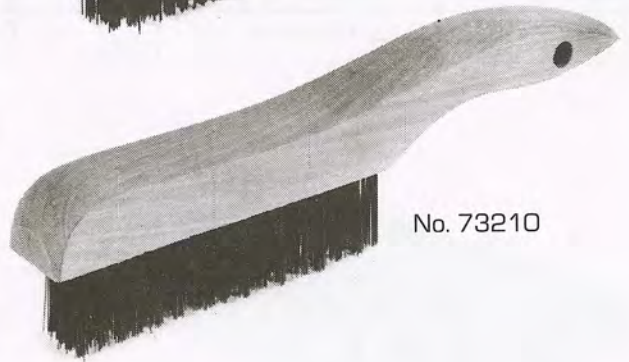

Wire Brushes

Hand Scratch Brushes

- For removing Rust, Scale, Paint, Solder, etc. Cleaning Threads, Files, Metal Parts and Welds.
- Tempered Steel Wire with Smooth Finished Hardwood Block.

Curved Handle - (1³/₁₆" Trim)

Item Number	Catalog Number	Block Size	No. of Rows	Units Std.Pkg.	Wt. Std. Pkg. Lbs.
73202	10	12³/₄"x1"	3x19	12	5
73203*	10-SS			12	5
73206**	10-WS			12	5.5
73204	20	12³/₄"x1¹/₈"	4x18	12	6
73205**	20-SS			12	6
73207**	20-WS			12	6.5
73100†	2240	12³/₄"x1¹/₄"	4x18	12	4

*Stainless **Scrapper †White Tampico Fill & 1" Trim.

Shoe Handle - (1³/₁₆" Trim)

Item Number	Catalog Number	Block Size	No. of Rows	Units Std.Pkg.	Wt. Std. Pkg. Lbs.
73210	40	10"x1¹/₈"	4x16	12	5

Straight Back (1⁵/₈" Trim)

Item Number	Catalog Number	Block Size	No. of Rows	Std. Pkg.	Wt. Std. Pkg. Lbs.
73223	50	7¹/₄"x2¹/₄"	6x19	12	9

Butcher Block

Item Number	Catalog Number	Block Size	No. of Rows	Trim Length	Std. Pkg.	Wt. Std. Pkg. Lbs.
73224	85	7¹/₂"x2³/₄"	5x10	1"	12	9.5
73225	95			1¹/₂"	12	11.25

Curved Back - (1³/₁₆" Trim)

Item Number	Catalog Number	Block Size	No. of Rows	Std. Pkg.	Wt. Std. Pkg. Lbs.
73222	45	7¹/₄"x2⁵/₈"	9x21	12	10

Ordering Information

- Order by ITEM NUMBER.
- Order in Standard Package quantities.

No. 73210