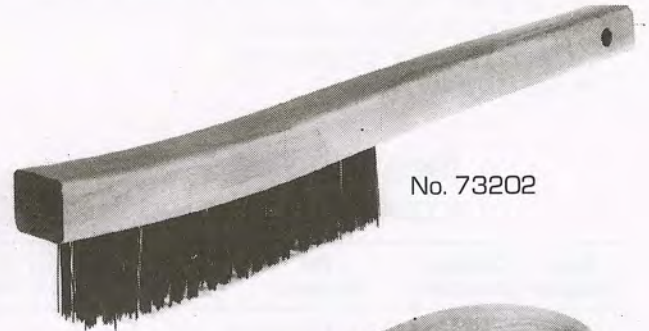

Wire Brushes

Hand Scratch Brushes

- ◆ For removing Rust, Scale, Paint, Solder, etc. Cleaning Threads, Files, Metal Parts and Welds.
- ◆ Tempered Steel Wire with Smooth Finished Hardwood Block.

Curved Handle - (1³/₁₆" Trim)

*Stainless **Scrapper †White Tampico Fill & 1" Trim.

Shoe Handle - (1³/₁₆" Trim)

Item Number	Catalog Number	Block Size	No. of Rows	Units Std.Pkg.	Wt. Std. Pkg. Lbs.
73210	40	10"x1 ¹ / ₈ "	4x16	12	5

Straight Back (1⁵/₈" Trim)

Item Number	Catalog Number	Block Size	No. of Rows	Std. Pkg.	Wt. Std. Pkg. Lbs.
73223	50	7 ¹ / ₄ "x2 ¹ / ₄ "	6x19	12	9

Butcher Block

Item Number	Catalog Number	Block Size	No. of Rows	Trim Length	Std. Pkg.	Wt. Std. Pkg. Lbs.
73224	85	7 ¹ / ₂ "x2 ³ / ₄ "	5x10	1"	12	9.5
73225	95			1 ¹ / ₂ "	12	11.25

Curved Back - (1³/₁₆" Trim)

Item Number	Catalog Number	Block Size	No. of Rows	Std. Pkg.	Wt. Std. Pkg. Lbs.
73222	45	7 ¹ / ₄ "x2 ⁵ / ₈ "	9x21	12	10

Ordering Information

- Order by ITEM NUMBER.
- Order in Standard Package quantities.